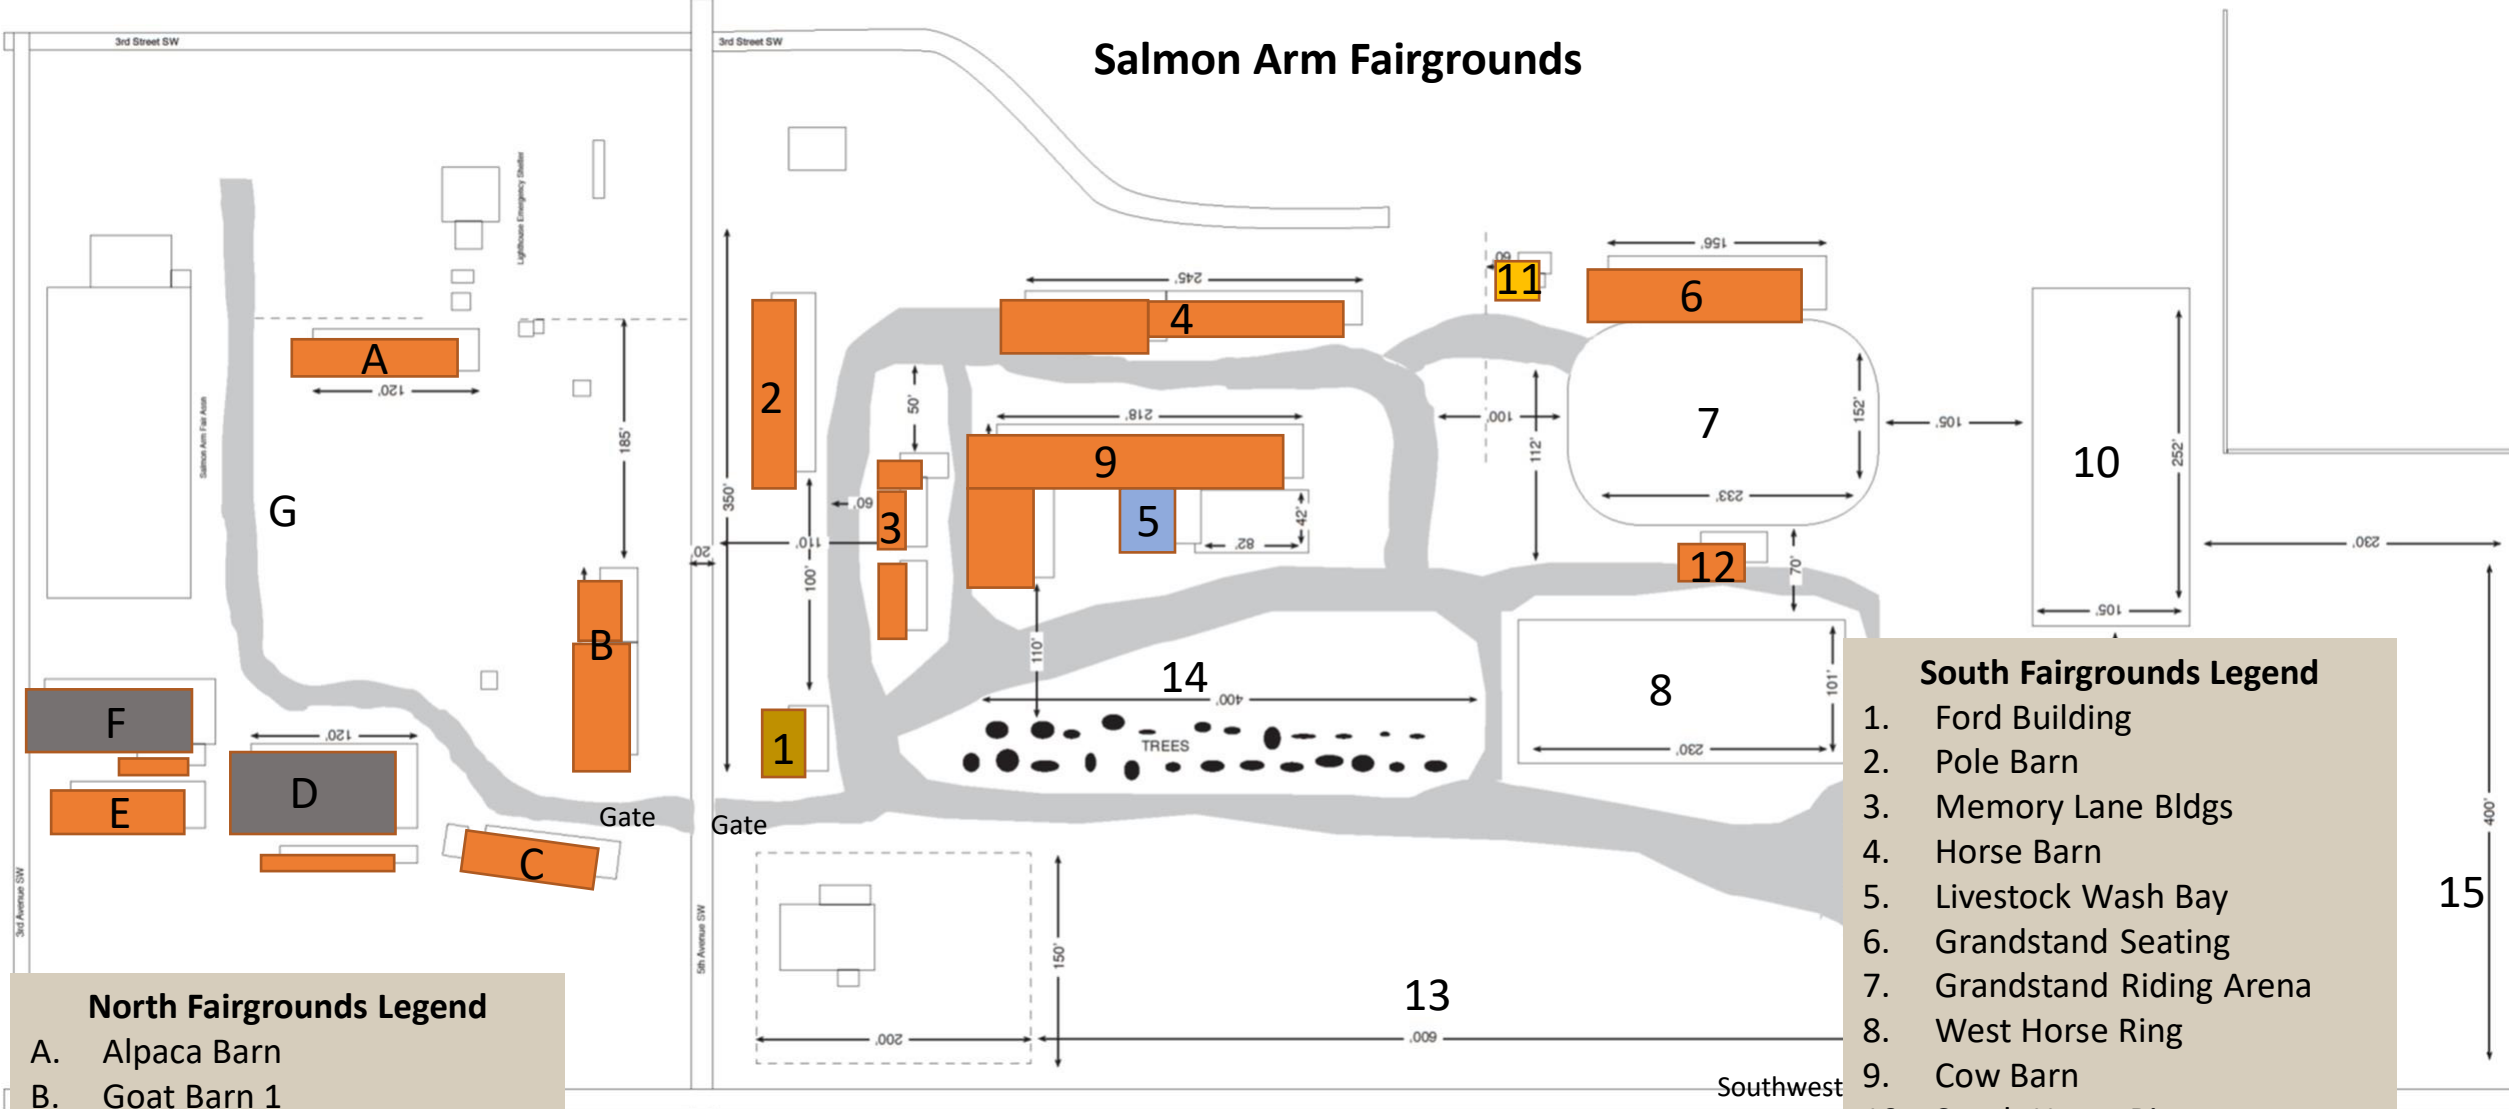

Salmon Arm Fairgrounds

- ### North Fairgrounds Legend
- A. Alpaca Barn
 - B. Goat Barn 1
 - C. Goat Barn 2
 - D. Artisan Bldg
 - E. Sheep Barn
 - F. Dance Studio
 - G. Outside Grass/ Stage Area

- ### South Fairgrounds Legend
- 1. Ford Building
 - 2. Pole Barn
 - 3. Memory Lane Bldgs
 - 4. Horse Barn
 - 5. Livestock Wash Bay
 - 6. Grandstand Seating
 - 7. Grandstand Riding Arena
 - 8. West Horse Ring
 - 9. Cow Barn
 - 10. South Horse Ring
 - 11. Concession
 - 12. Announcers Booth
 - 13. WCA Lawn
 - 14. Treeline Lawn
 - 15. South Lawn